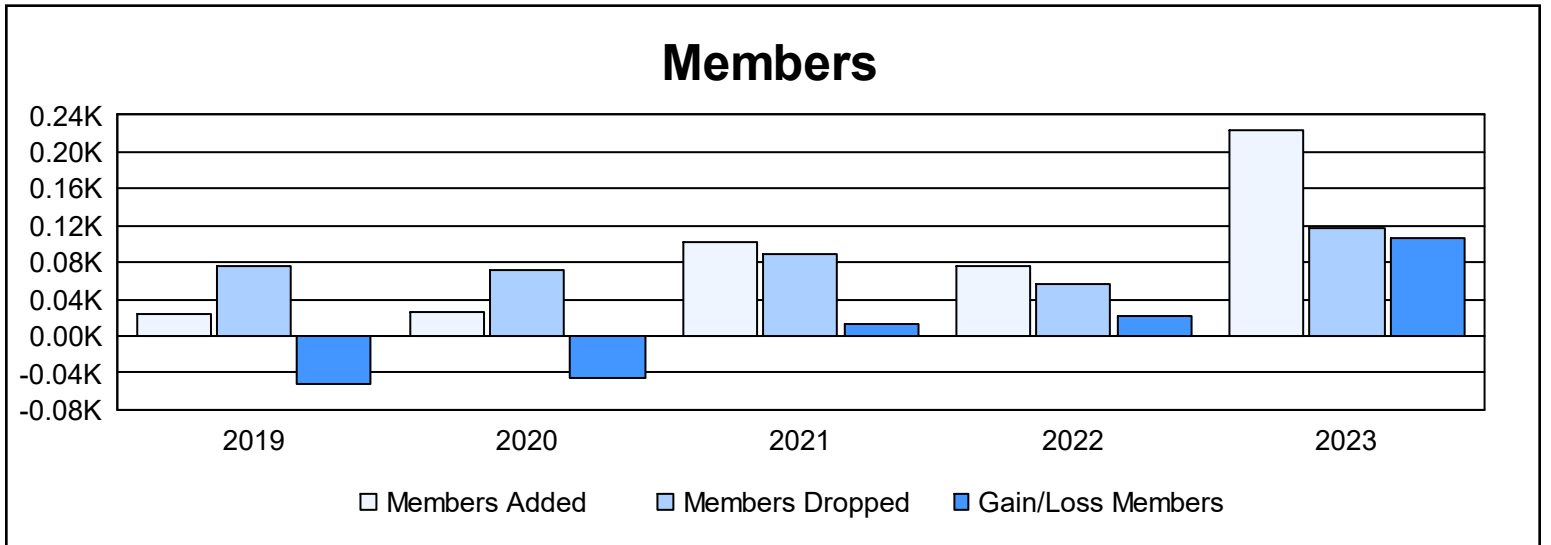

Year	New Clubs	Dropped Clubs	Gain/ Loss Clubs	New Members	Charter Members	Reinstate Members	Transfer Members	Total Member Added	Total Members Dropped	Gain/ Loss Members
2018-2019	0	1	-1	16	1	3	3	23	75	-52
2019-2020	0	3	-3	15	3	1	6	25	71	-46
2020-2021	1	2	-1	58	25	10	9	102	88	14
2021-2022	0	2	-2	70	0	7	0	77	56	21
2022-2023	6	1	5	81	137	5	1	224	118	106
<b>Average</b>	<b>1</b>	<b>2</b>	<b>0</b>	<b>48</b>	<b>33</b>	<b>5</b>	<b>4</b>	<b>90</b>	<b>82</b>	<b>9</b>

### Membership Composition June 2023 Cumulative