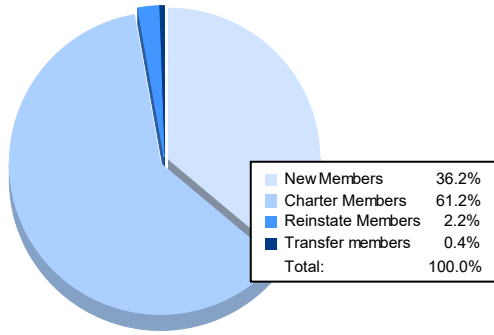

Year	New Clubs	Dropped Clubs	Gain/ Loss Clubs	New Members	Charter Members	Reinstate Members	Transfer Members	Total Member Added	Total Members Dropped	Gain/ Loss Members
2018-2019	0	1	-1	16	1	3	3	23	75	-52
2019-2020	0	3	-3	15	3	1	6	25	71	-46
2020-2021	1	2	-1	58	25	10	9	102	88	14
2021-2022	0	2	-2	70	0	7	0	77	56	21
2022-2023	6	1	5	81	137	5	1	224	118	106
<b>Average</b>	<b>1</b>	<b>2</b>	<b>0</b>	<b>48</b>	<b>33</b>	<b>5</b>	<b>4</b>	<b>90</b>	<b>82</b>	<b>9</b>

### Membership Composition June 2023 Cumulative

### Gender Composition June 2023 Cumulative